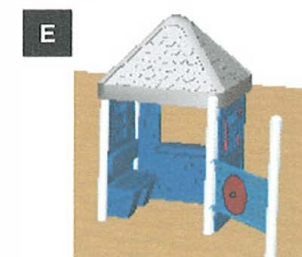

Blackfalds Valley Ridge Playground - 2018

A. Nu-Edge X Tower
We've taken the urban, edgy promise of our popular NU-edge structures to the next level with a 3 story tower and the longest tube slide in the industry.

B. Bulldozer Kid Rider
The little ones will enjoy pretending to work on this cute Bulldozer kid rider. This element also adds a nice touch to a construction themed playground.

C. Diamond Climb
Internal ropes provide challenging and varied climbing paths to get from deck to deck on the Nu-edge Tower structure.

D. Jack Hammer
This swirly stick can entertain three energy packed kids all at once. Bouncing & moving together kids will experience teamwork & fitness that is fun and easy.

E. Playhouse
This inclusive playhouse allows kids to use their imaginations with all of the different play panels to use.

F. Inclined Crawl Tunnel
Fun tunnel helps kids to climb higher or lower.

Canadian Recreation Solutions

little tikes COMMERCIAL
Playgrounds Fun & Easy!

\$121 970.00