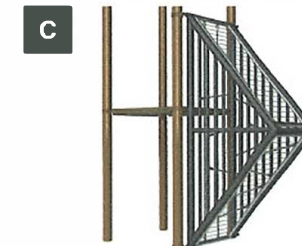

Blackfalds Valley Ridge Playground - 2018

A. Nu-Edge X Tower
We've taken the urban, edgy promise of our popular NU-edge structures to the next level with a 3 story tower and the longest tube slide in the industry.

B. Bulldozer Kid Rider
The little ones will enjoy pretending to work on this cute Bulldozer kid rider. This element also adds a nice touch to a construction themed playground.

C. Diamond Climb
Internal ropes provide challenging and varied climbing paths to get from deck to deck on the Nu-edge Tower structure.

D. Jack Hammer
This swirly stick can entertain three energy packed kids all at once. Bouncing & moving together kids will experience teamwork & fitness that is fun and easy.

E. Playhouse
This inclusive playhouse allows kids to use their imaginations with all of the different play panels to use.