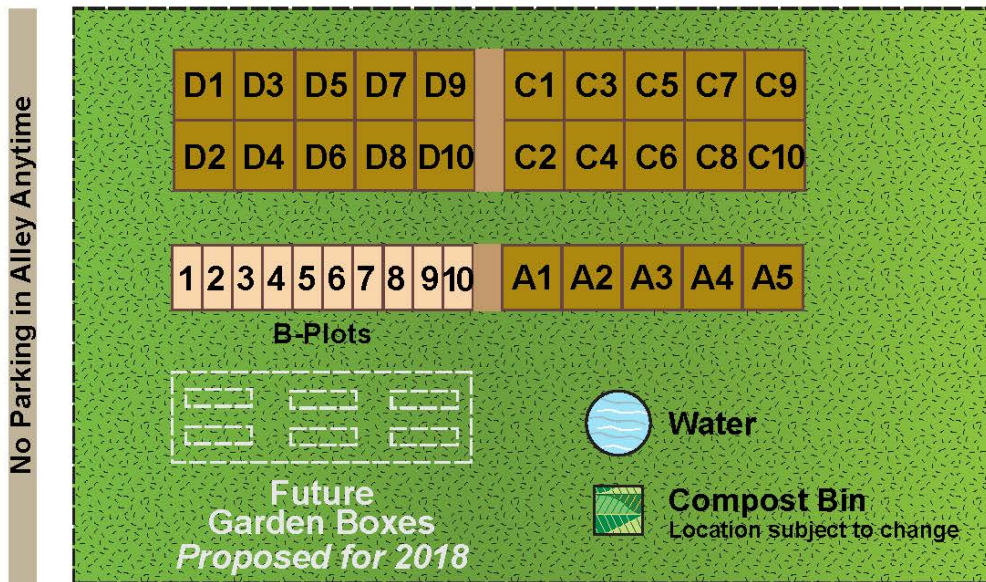

Town of Blackfalds Community Garden | Aspen Garden

Plot Sizes		
	5m x 5m (25m ²)	\$30
	2.5m x 5m (12.5m ²)	\$20
	1.5m x 3.35m (5.025m ²) raised box	\$20

Town of Blackfalds Community Garden | Pine Cres Garden

Plot Sizes

	5m x 5m (25m ²)	\$30
	2.5m x 5m (12.5m ²)	\$20
	7m x 1.5m (10.5m ²) raised box	\$20