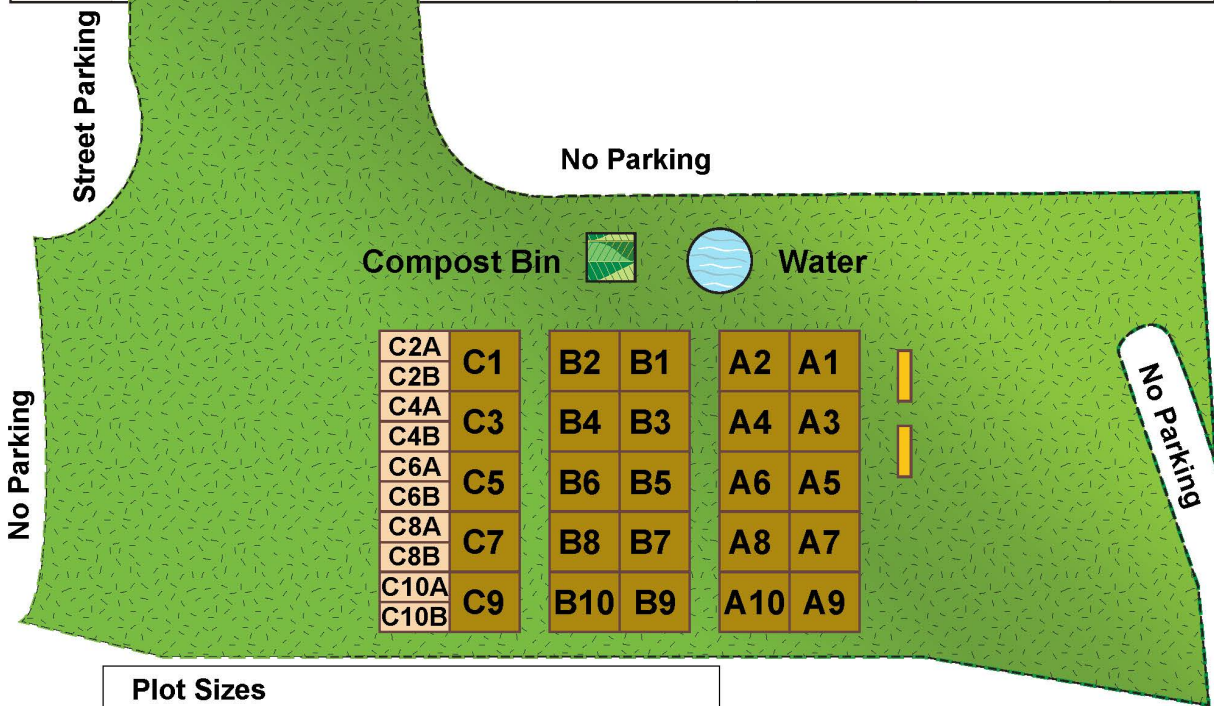

Town of Blackfalds Community Garden | Aspen Garden

Plot Sizes		
	5m x 5m (25m ²)	\$30
	2.5m x 5m (12.5m ²)	\$20
	1.5m x 3.35m (5.025m ²) raised box	\$20

Town of Blackfalds Community Garden | Pine Cres Garden

Plot Sizes

	5m x 5m (25m ²)	\$30
	2.5m x 5m (12.5m ²)	\$20
	7m x 1.5m (10.5m ²) raised box	\$20